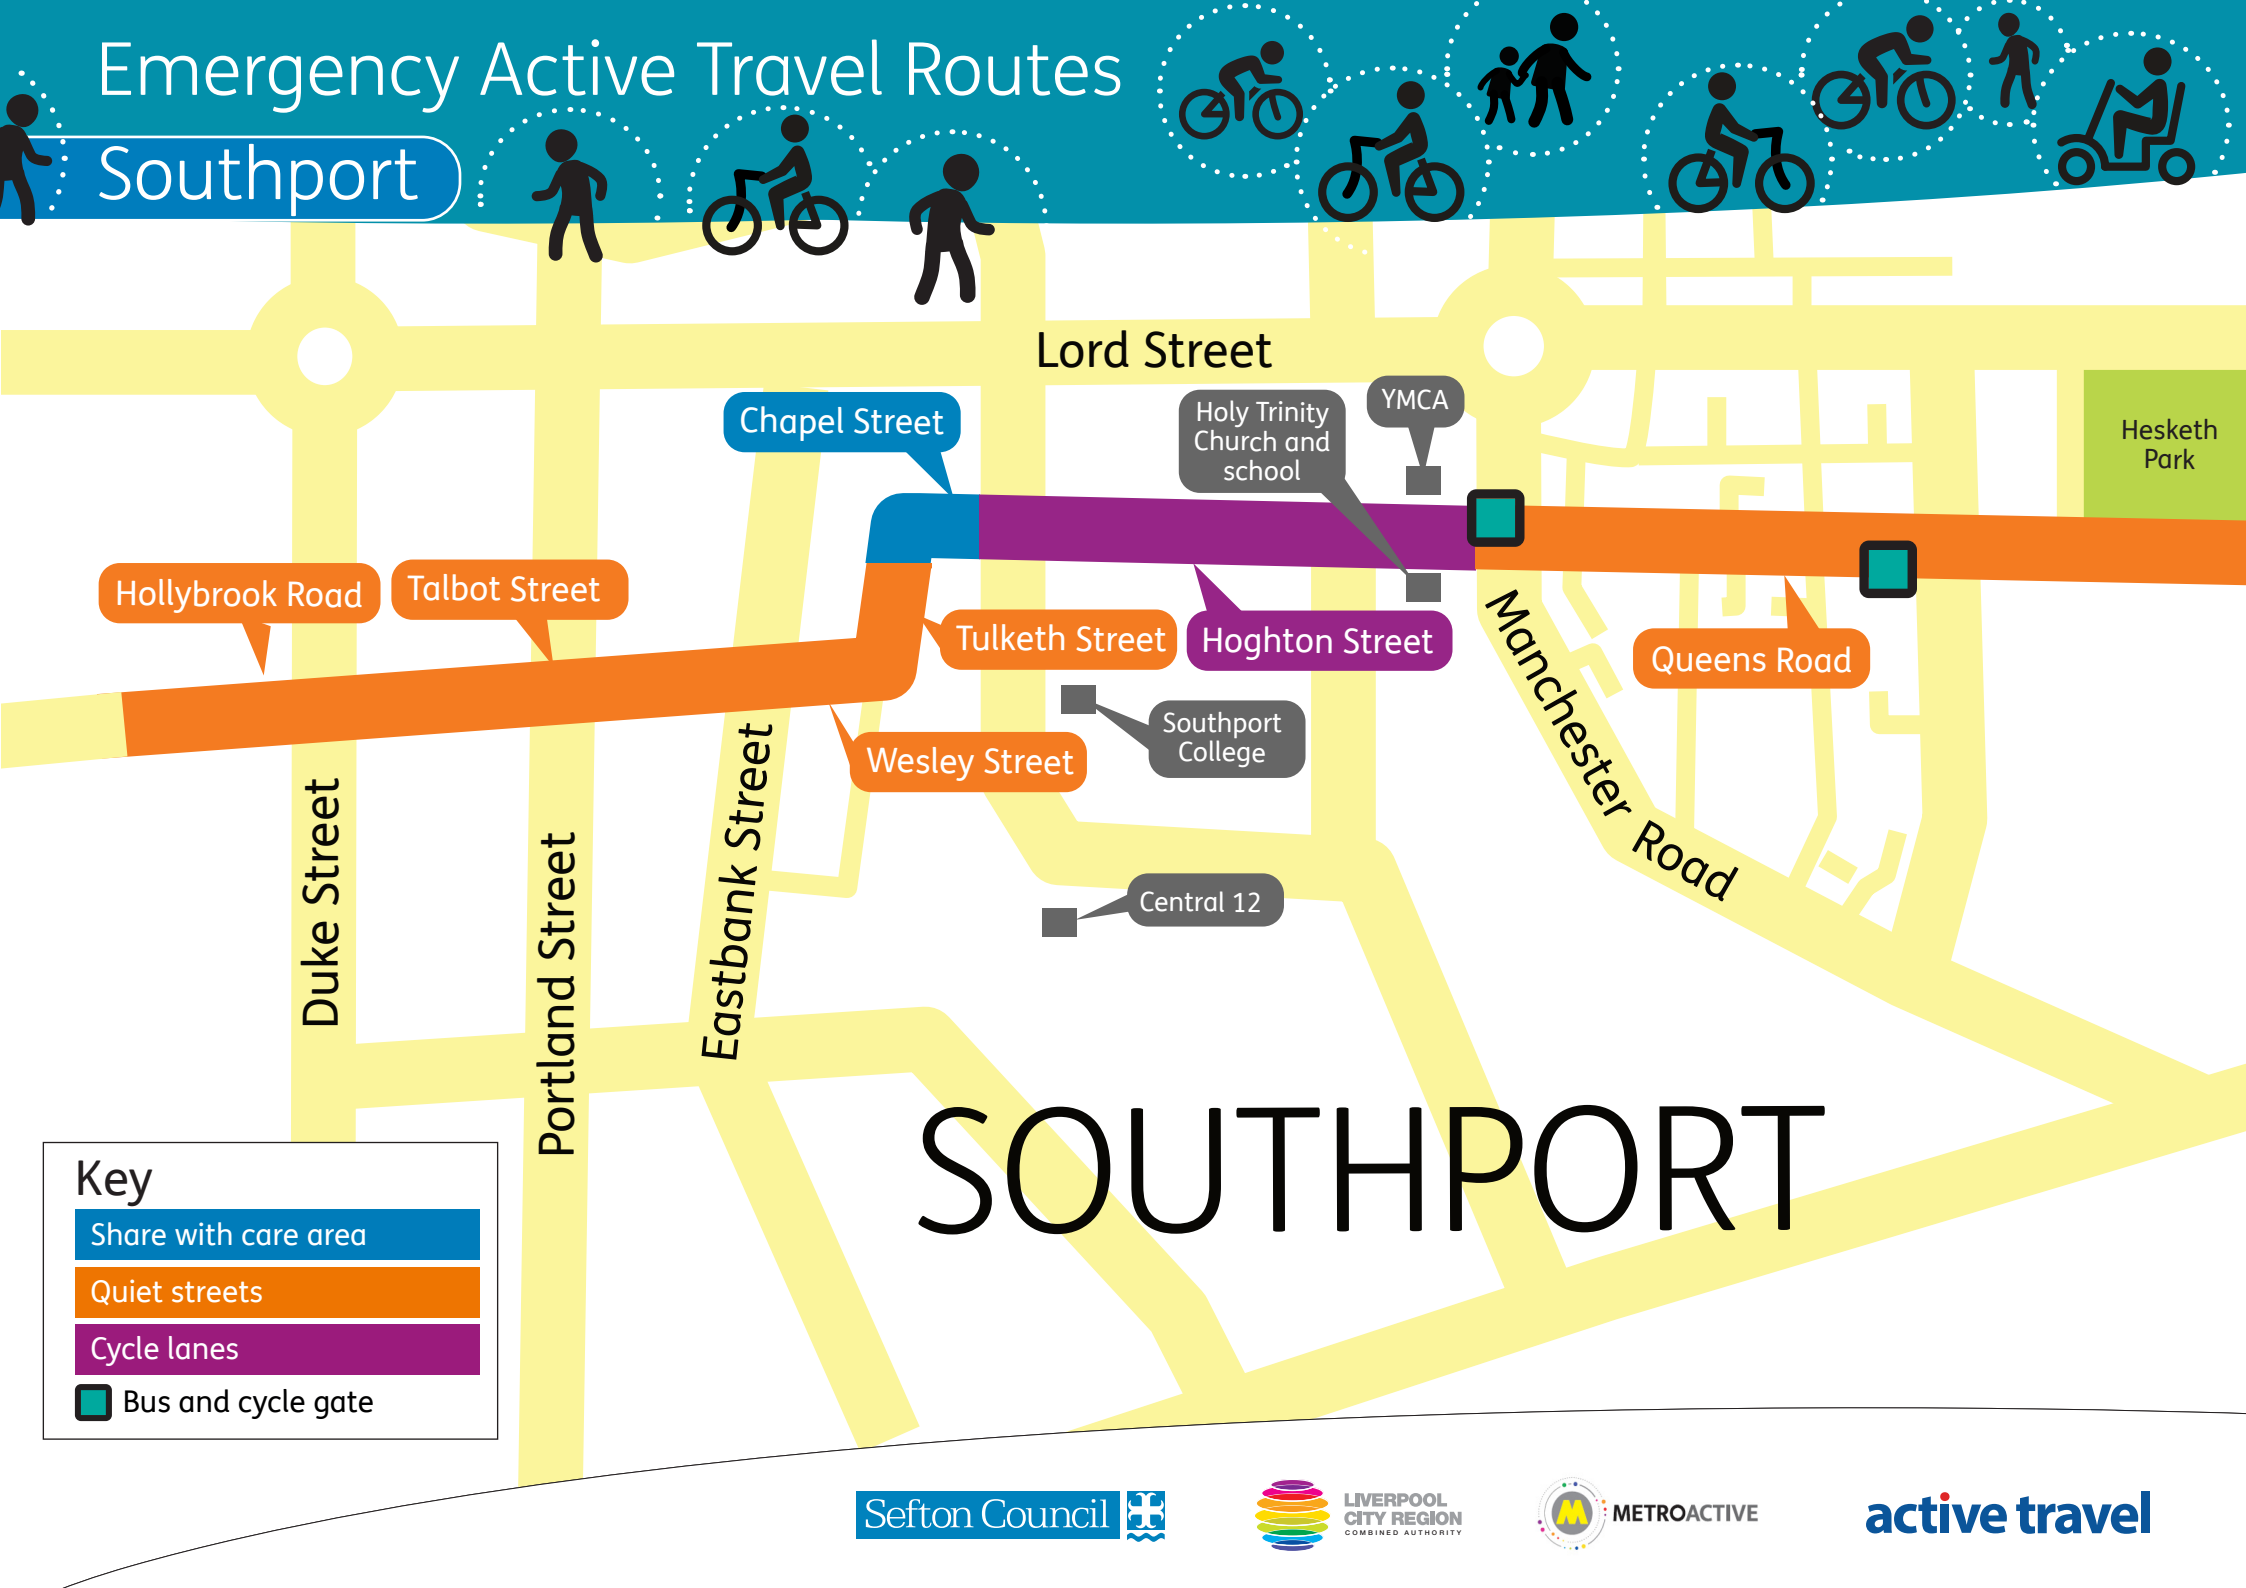

# Emergency Active Travel Routes

## Southport

Lord Street

Chapel Street

Holy Trinity Church and school

YMCA

Hesketh Park

Hollybrook Road

Talbot Street

Tulketh Street

Hoghton Street

Queens Road

Wesley Street

Southport College

Manchester Road

Central 12

Duke Street

# SOUTHPORT