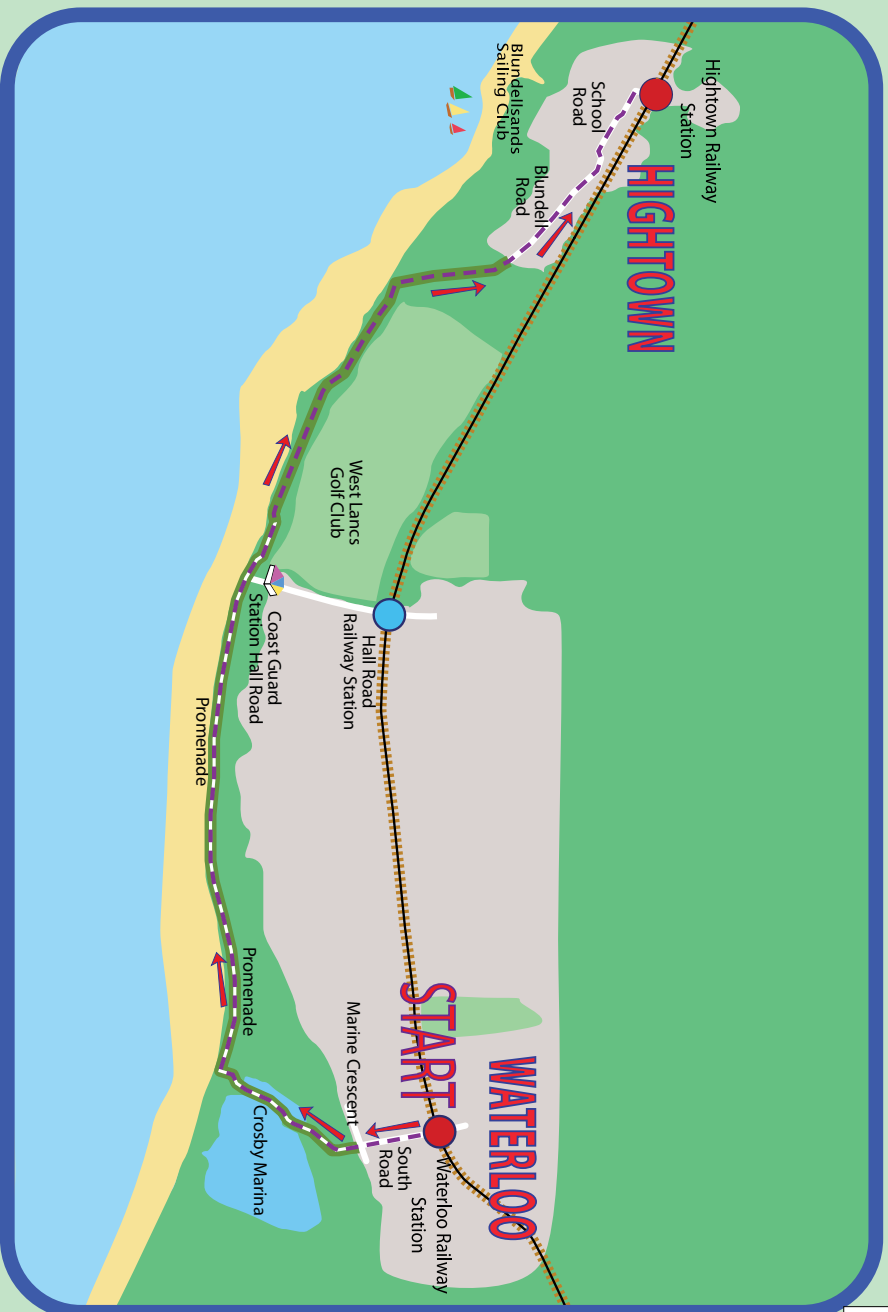

13 Coastal Path Walk - Waterloo to Hightown

**Time of walk 100 mins - Distance 5 miles
11,500 Steps approx. : 455 Calories approx.**

- **Start at WATERLOO TRAIN STATION.**
- Walk along South Road towards the sea, cross Marine Terrace and follow the footpath towards Crosby Marina where there is a footpath on the right that leads down to the promenade.
- Turn right onto the promenade and walk towards the Coastguard Station at Hall Road.
- At the end of the promenade you will enter the main car park, turn left towards the coastal path.
- Follow the footpath through the dunes until you come to Blundell Avenue.
- Follow Blundell Avenue and School Road to Hightown Train Station.

Coastal Path Walk - Waterloo to Hightown

- 

✓
- 

✗
- 

✗
- 

✓
- 

✓
- 

✓